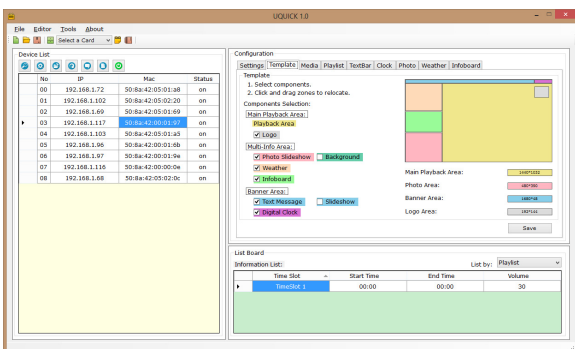

WDS-6801 is a fan-less FHD Internet Signage Solution which supports Wearnes Digital Signage Management Software WDS-Ember 1.0. Users can use WDS-Ember 1.0 to control and manage WDS-6801 easily. You just need to install WDS-Ember in any PC as a management server and WDS-Ember will automatically search for all the WDS-6801. WDS-6801 with WDS-Ember will be your best choice!

WDS-6801

Potential Features

- Manage and Deploy Easily!!
- Multi-Zone Support:
 - Media Zone
 - Photo Zone & Logo Zone
 - RSS News / Banner
 - Weather / Digital Clock ...

- WDS-Ember 1.0 Management Software